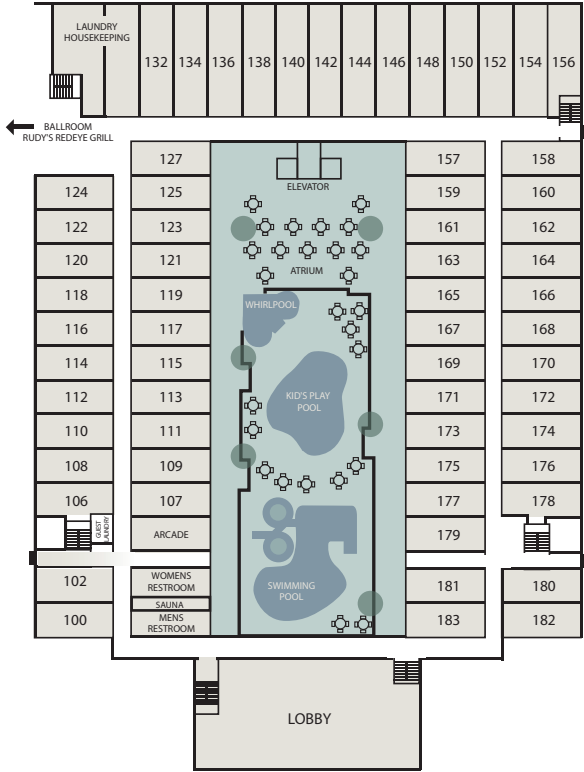

HOLIDAY INN HOTEL AND SUITES LAKEVILLE

First Floor

Second Floor

Standard King

Standard Rooms

Standard Queen

Suites

Family Suite

Extended Stay Suite

Whirlpool Suite

2 Room Deluxe Suite