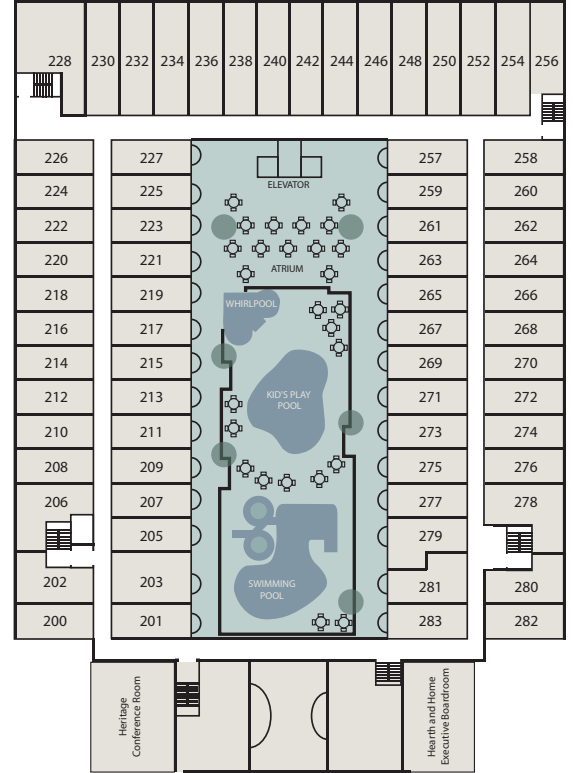

HOLIDAY INN HOTEL AND SUITES LAKEVILLE

First Floor

Second Floor

Standard King

Standard Rooms

Standard Queen

Suites

Family Suite

Extended Stay Suite

Whirlpool Suite

2 Room Deluxe Suite